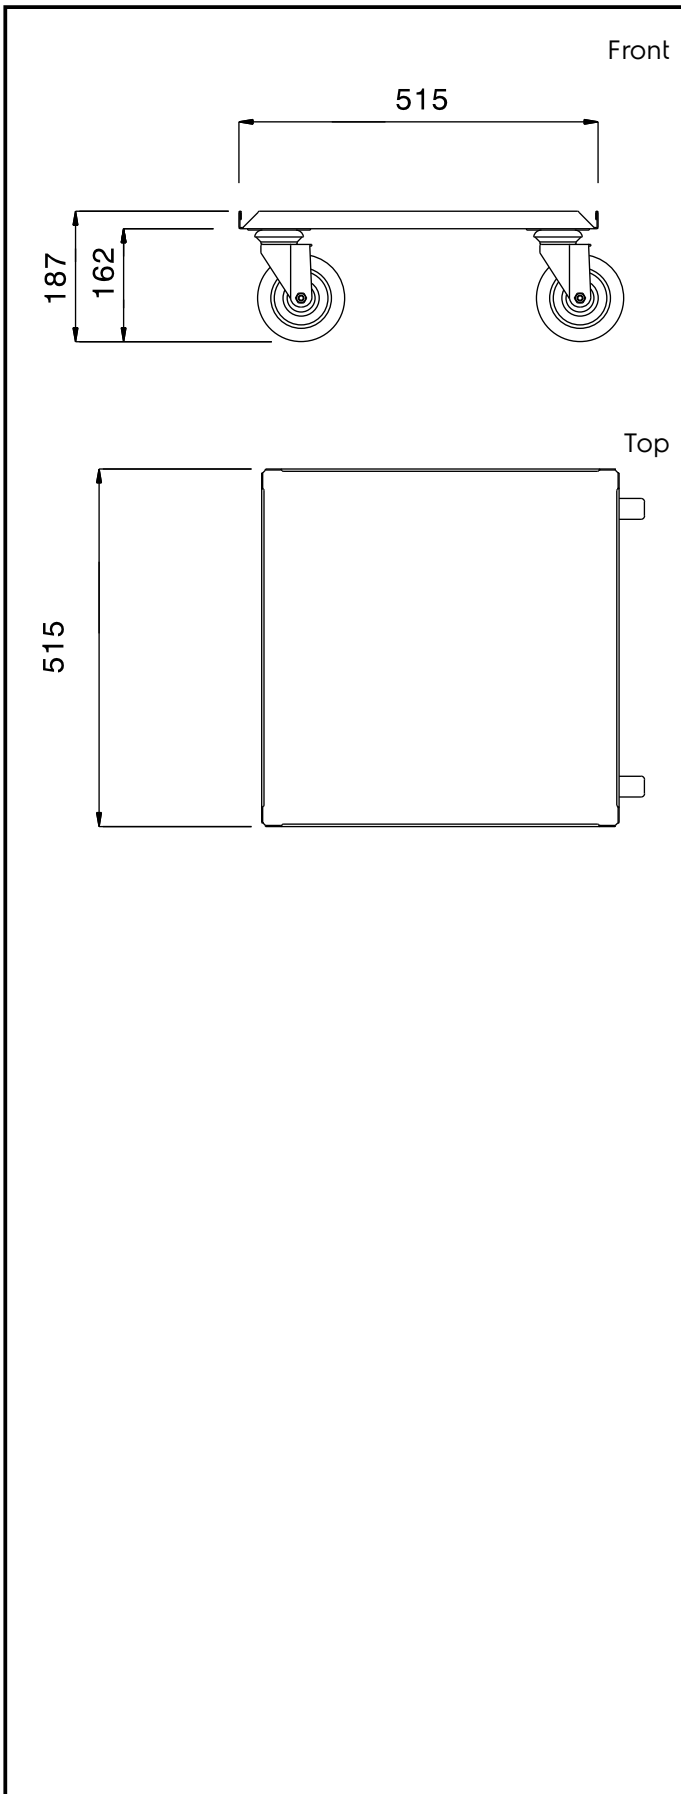

Service Trolleys Dishwasher Rack Dolly 500 mm

ITEM # _____

MODEL # _____

NAME # _____

SIS # _____

AIA # _____

361238 (DRT1)

Dishwasher Rack Dolly
500mm

Short Form Specification

Item No. _____

Constructed in 304 AISI stainless steel. Framework in mm25 tubing, completely welded. Seamless, sound-absorbing, platform shelf with double-folded edges. N. 4 swivelling castors without brakes, mm125 in diameter. Platform size mm500x500, suitable to accommodate stacked dishwashing baskets. Load capacity: 100 kg, uniformly distributed.

Main Features

- Ideal to transport stacked 500x500mm dishwashing baskets.
- Framework in 25 mm tubing, completely welded.
- Load capacity of 100 kg uniformly distributed.
- Seamless sound-absorbing platform shelf with double-folded edges welded to the framework.
- Platform shelf size 500x500 mm.

Construction

- Constructed entirely in 304 AISI stainless steel.

APPROVAL: _____

Key Information:

External dimensions, Width:	
361238 (DRT1)	515 mm
External dimensions, Depth:	515 mm
External dimensions, Height:	187 mm
Wheel material:	Zinc plated
Wheel diameter:	Ø 125
Net weight:	8.4 kg